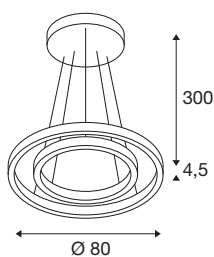

TECHNICAL DATA

Item no.:	1004768
Number of different light outlets	2
Primary nominal voltage	220-240V ~50/60Hz mA/V
Secondary power / secondary voltage	1400mA
Pendant length	300 cm
Height	4.5 cm
Diameter	80 cm
Net weight	4.69 kg
Gross weight	7.542 kg
Safety class	I
Assembly	Surface
Assembly details	Ceiling
Dimmable	Yes
Dimming technology	DALI
Wattage	55 W
Lumen	2100 / 2120 lm
Colour temperature	3000/4000 Kelvin
Beam angle	130 °
Color	white
CRI	90
BIG WHITE Page	123