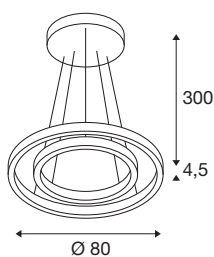

TECHNICAL DATA

Item no.:	1004767
Number of different light outlets	2
Primary nominal voltage	220-240V ~50/60Hz mA/V
Secondary power / secondary voltage	1400mA
Pendant length	300 cm
Height	4.5 cm
Diameter	80 cm
Net weight	4.683 kg
Gross weight	7.363 kg
Safety class	I
Assembly	Surface
Assembly details	Ceiling
Dimmable	Yes
Dimming technology	DALI
Wattage	55 W
Lumen	2100 / 2120 lm
Colour temperature	3000/4000 Kelvin
Beam angle	130 °
Color	black
CRI	90
BIG WHITE Page	123