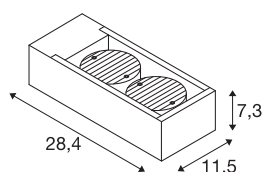

ESKINA FRAME WL

Outdoor LED wall-mounted light double anthracite
CCT switch 3000/4000K

An all-round successful design with an elegant rectangular aluminium frame: the popular outdoor lights of the ESKINA family now offer even greater scope for application in the FRAME design alternative. The anthracite-coloured ESKINA FRAME makes a stylish impression in any outdoor area. The pivoting light heads ensure flexible light emission. Thanks to a high IP protection rating, ESKINA is perfectly protected from the elements. Hinzu kommt, dass sich die Lichtfarbe (3000/4000 K) über den CCT Switch flexibel vor der Installation wechseln lässt. This means that easy installation is a mere formality.

TECHNICAL DATA

Item no.:	1004748
Number of different light outlets	2
Primary nominal voltage	220-240V ~50/60Hz mA/V
Secondary power / secondary voltage	700mA
Width	11.5 cm
Height	7.3 cm
Depth	28.4 cm
Net weight	1.903 kg
Gross weight	2.191 kg
IP Code	IP 65
Safety class	I
Impact resistance class	IK06
Impact resistance	1 Joule
Assembly	Surface
Assembly details	Wall
Wattage	27 W
Lumen	2200 / 2400 lm
Colour temperature	3000/4000 Kelvin
Beam angle	95 °
Color	anthracite
CRI	80
LXXBXX data	L70B50