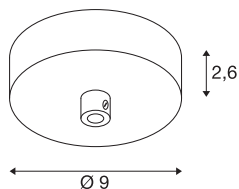

FITU

ceiling rose black

The SLV FITU ceiling rose in black is an elegant ceiling rose for the surface mounting of pendant lights from the FITU series.

TECHNICAL DATA

Item no.:	1004744
Nominal voltage	220-240V ~50/60Hz V
Height	2.6 cm
Diameter	9 cm
Net weight	0.18 kg
Gross weight	0.226 kg
IP Code	IP 20
Safety class	I
Color	black
BIG WHITE Page	151