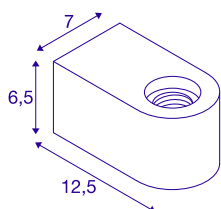

## FITU CUBE WL

## TECHNICAL DATA

Item no.:	1004739
Socket	E27
Lamp	LED E27
Number of sockets	1
Lamps included	No
Primary nominal voltage	220-240V ~50/60Hz mA/V
Length	12.5 cm
Width	7 cm
Height	6.5 cm
Net weight	0.535 kg
Gross weight	0.67 kg
IP Code	IP 20
Safety class	I
Assembly	Surface
Assembly details	Wall
Wattage	20 W
Color	white
BIG WHITE Page	215