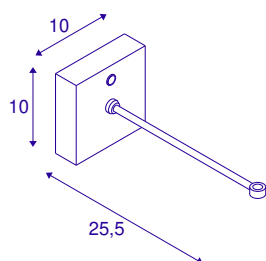

## FITU CRANE BASE

**black**

The modern FITU CRANE BASE wall mount serves as a bracket for the pendant lights of the FITU series with an open cable end. The bracket is made of steel and available in the colours black and white. So you can enjoy countless combination possibilities.

## TECHNICAL DATA

Item no.:	1004682
Nominal voltage	220-240V ~50/60Hz V
Width	10 cm
Height	10 cm
Depth	25.5 cm
Net weight	0.511 kg
Gross weight	0.77 kg
IP Code	IP 20
Safety class	I
Assembly	Surface
Assembly details	Wall
Color	black
BIG WHITE Page	214