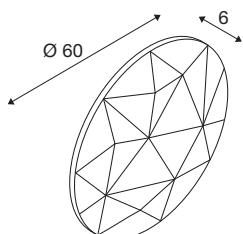

MANA

shade round 60 grey

Light and design in perfect harmony: the shades of the MANA family, made of felt, stand out with their unique appearance. If several lights of different colours and sizes are mounted side by side as a cloud, this creates an exciting wall design for offices and homes. Please note that you must combine the MANA shade with the matching MANA BASE (LED version: 1004657 or unlit version 1004969).

TECHNICAL DATA

Item no.:	1004663
Height	6 cm
Diameter	60 cm
Net weight	0.862 kg
Gross weight	1.464 kg
IP Code	IP 20
Color	grey
BIG WHITE Page	185