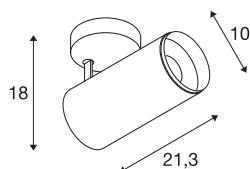

NUMINOS® SPOT PHASE L

Indoor LED recessed ceiling light white/black 3000K 60°

The NUMINOS light system from SLV combines technology, design and functionality like no other. With a variety of downlights and spotlights, you can experience a thousand lighting design possibilities. Also with the NUMINOS® SPOT PHASE L indoor ceiling-mounted light LED, which convinces with the best workmanship and lighting quality. In this way, you can create high-quality illumination of larger areas or use the spotlight for selective lighting. The recessed ceiling light convinces with a power consumption of 28 watts, luminous flux of 2475 lumens, colour temperature of 2700 Kelvin and a colour reproduction index of 90. This means that easy installation is a mere formality. When to choose NUMINOS from SLV – modular diversity awaits you.

TECHNICAL DATA

Item no.:	1004296
Primary nominal voltage	220-240V ~50/60Hz mA/V
Secondary power / secondary voltage	700mA
Length	21.3 cm
Height	18 cm
Diameter	10 cm
Net weight	1.08 kg
Gross weight	1.425 kg
Safety class	I
Assembly	Surface
Assembly details	Ceiling
Dimmable	Yes
Dimming technology	trailing edge
Wattage	28 W
Lumen	2475 lm
Colour temperature	2700 Kelvin
Beam angle	60 °
Color	white
CRI	90
UGR ≤	22
LXXBXX data	L80B50
Service life	50000 h