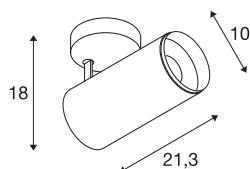

NUMINOS® SPOT PHASE L

Indoor LED recessed ceiling light black/black 2700K 60°

Design, technology and function in perfection: NUMINOS is the light system from SLV that combines everything. This way, you can experience a thousand lighting design possibilities with different downlights and spotlights. Also with the NUMINOS® SPOT PHASE L indoor ceiling-mounted light LED, which convinces with the best workmanship and lighting quality. With the spotlight, you can opt for spot lighting or high-quality illumination of larger areas. The recessed ceiling light convinces with a power consumption of 28 watts, luminous flux of 2475 lumens, colour temperature of 2700 Kelvin and a colour reproduction index of 90. This means that easy installation is a mere formality. When to choose NUMINOS from SLV – modular diversity awaits you.

TECHNICAL DATA

Item no.:	1004292
Primary nominal voltage	220-240V ~50/60Hz mA/V
Secondary power / secondary voltage	700mA
Length	21.3 cm
Height	18 cm
Diameter	10 cm
Net weight	1.08 kg
Gross weight	1.425 kg
Safety class	I
Assembly	Surface
Assembly details	Ceiling
Dimmable	Yes
Dimming technology	trailing edge
Wattage	28 W
Lumen	2475 lm
Colour temperature	2700 Kelvin
Beam angle	60 °
Color	black
CRI	90
UGR ≤	22
LXXBXX data	L80B50
Service life	50000 h