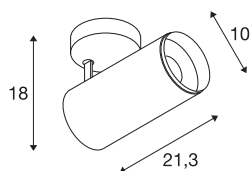

NUMINOS® SPOT PHASE L

Indoor LED recessed ceiling light black/black 2700K 36°

The NUMINOS light system from SLV combines technology, design and functionality like no other. This way, you can experience a thousand lighting design possibilities with different downlights and spotlights. Also with the NUMINOS® SPOT PHASE L indoor ceiling-mounted light LED, which convinces with the best workmanship and lighting quality. In this way, you can create high-quality illumination of larger areas or use the spotlight for selective lighting. The recessed ceiling light convinces with a power consumption of 28 watts, luminous flux of 2400 lumens, colour temperature of 2700 Kelvin and a colour reproduction index of 90. Installation is then done in no time at all. When do you choose NUMINOS® from SLV?

TECHNICAL DATA

Item no.:	1004291
Primary nominal voltage	220-240V ~50/60Hz mA/V
Secondary power / secondary voltage	700mA
Length	21.3 cm
Height	18 cm
Diameter	10 cm
Net weight	1.08 kg
Gross weight	1.425 kg
Safety class	I
Assembly	Surface
Assembly details	Ceiling
Dimmable	Yes
Dimming technology	trailing edge
Wattage	28 W
Lumen	2400 lm
Colour temperature	2700 Kelvin
Beam angle	36 °
Color	black
CRI	90
UGR ≤	19
LXXBXX data	L80B50
Service life	50000 h