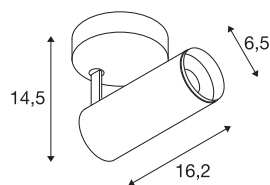

NUMINOS® SPOT PHASE S

Indoor LED recessed ceiling light white/black 3000K 36°

The NUMINOS light system from SLV combines technology, design and functionality like no other. With a variety of downlights and spotlights, you can experience a thousand lighting design possibilities. Also with the NUMINOS® SPOT PHASE S indoor ceiling-mounted light LED, which convinces with the best workmanship and lighting quality. In this way, you can create high-quality illumination of larger areas or use the spotlight for selective lighting. The recessed ceiling light convinces with a power consumption of 10.42 watts, luminous flux of 1020 lumens, colour temperature of 3000 Kelvin and a colour reproduction index of 90. Installation is then done in no time at all. When to choose NUMINOS from SLV – modular diversity awaits you.

TECHNICAL DATA

Item no.:	1004111
Primary nominal voltage	220-240V ~50/60Hz mA/V
Secondary power / secondary voltage	250mA
Length	16.2 cm
Height	14.5 cm
Diameter	6.5 cm
Net weight	0.58 kg
Gross weight	0.87 kg
Safety class	I
Assembly	Surface
Assembly details	Ceiling, Wall
Dimmable	Yes
Dimming technology	trailing edge
Wattage	10.42 W
Lumen	1020 lm
Colour temperature	3000 Kelvin
Beam angle	36 °
Color	white
CRI	90
UGR ≤	13
LXXBXX data	L80B50
Service life	50000 h