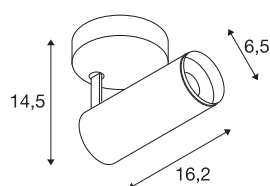

NUMINOS® SPOT PHASE S

Indoor LED recessed ceiling light black/black 2700K 60°

NUMINOS is the best possible coordinated light system from SLV that combines function, design and technology. The different downlights and spotlights make a thousand lighting design options possible. Like with the NUMINOS® SPOT PHASE S indoor ceiling-mounted light LED, which impresses with its high-quality workmanship and light. With the spotlight, you can opt for spot lighting or high-quality illumination of larger areas. The recessed ceiling light convinces with a power consumption of 10.42 watts, luminous flux of 980 lumens, colour temperature of 2700 Kelvin and a colour reproduction index of 90. This means that easy installation is a mere formality. When do you choose NUMINOS ® from SLV?

TECHNICAL DATA

Item no.:	1004100
Primary nominal voltage	220-240V ~50/60Hz mA/V
Secondary power / secondary voltage	250mA
Length	16.2 cm
Height	14.5 cm
Diameter	6.5 cm
Net weight	0.58 kg
Gross weight	0.87 kg
Safety class	I
Assembly	Surface
Assembly details	Ceiling, Wall
Dimmable	Yes
Dimming technology	trailing edge
Wattage	10.42 W
Lumen	980 lm
Colour temperature	2700 Kelvin
Beam angle	60 °
Color	black
CRI	90
UGR ≤	19
LXXBXX data	L80B50
Service life	50000 h