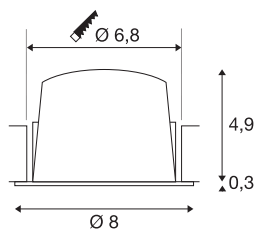

NUMINOS® DL S

Indoor LED recessed ceiling light white/black 3000K
55° gimballed, rotating and pivoting, including leaf
springs

NUMINOS is the optimally coordinated light system from SLV that combines function, design and technology. This way, you can experience a thousand lighting design possibilities with different downlights and spotlights. Like with the NUMINOS® DL S recessed ceiling light, which impresses with its high-quality workmanship and light. Ideal for discreet, modern and space-saving lighting that draws the focus to objects or the room. The recessed ceiling light convinces with a power consumption of 8.6 watts, luminous flux of 690 lumens, colour temperature of 3000 Kelvin and a colour reproduction index of 90. Installation is then done in no time at all. When do you choose NUMINOS® from SLV?

TECHNICAL DATA

| | |
|-------------------------------------|---------------|
| Item no.: | 1003811 |
| Number of different light outlets | 1 |
| Secondary power / secondary voltage | 250mA |
| Height | 5.2 cm |
| Diameter | 8 cm |
| Installation diameter | 6.8 cm |
| Installation depth | 5.5 cm |
| Net weight | 0.16 kg |
| Gross weight | 0.2 kg |
| IP Code | IP 20 / IP 44 |
| Safety class | III |
| Impact resistance class | IK02 |
| Impact resistance | 0,2 Joule |
| Assembly | Recessed |
| Assembly details | Ceiling |
| Wattage | 8.6 W |
| Lumen | 690 lm |
| Colour temperature | 3000 Kelvin |
| Beam angle | 55 ° |
| Color | white |
| CRI | 90 |
| UGR ≤ | 22 |