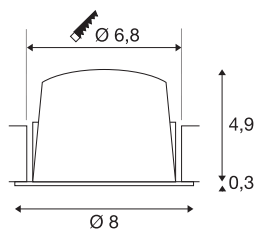

NUMINOS® DL S

Indoor LED recessed ceiling light white/black 2700K
20° gimballed, rotating and pivoting, including leaf
springs

The NUMINOS light system from SLV combines technology, design and functionality like no other. This way, you can experience a thousand lighting design possibilities with different downlights and spotlights. This also includes NUMINOS® DL S, which impresses as a recessed ceiling light with the best workmanship and lighting quality. In this way, you can create unobtrusive, modern and space-saving lighting that draws the focus to objects or the room. The recessed ceiling light has a power consumption of 8.6 watts, a luminous flux of 670 lumens, a colour temperature of 2700 Kelvin and a good colour reproduction index of over 90. This means that easy installation is a mere formality. When will you choose SLV's modular variety?

TECHNICAL DATA

| | |
|-------------------------------------|---------------|
| Item no.: | 1003781 |
| Number of different light outlets | 1 |
| Secondary power / secondary voltage | 250mA |
| Height | 5.2 cm |
| Diameter | 8 cm |
| Installation diameter | 6.8 cm |
| Installation depth | 5.5 cm |
| Net weight | 0.16 kg |
| Gross weight | 0.2 kg |
| IP Code | IP 20 / IP 44 |
| Safety class | III |
| Impact resistance class | IK02 |
| Impact resistance | 0,2 Joule |
| Assembly | Recessed |
| Assembly details | Ceiling |
| Wattage | 8.6 W |
| Lumen | 670 lm |
| Colour temperature | 2700 Kelvin |
| Beam angle | 20 ° |
| Color | white |
| CRI | 90 |
| UGR ≤ | 19 |