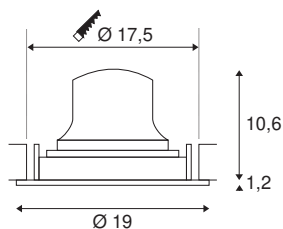

NUMINOS® MOVE DL XL

Indoor LED recessed ceiling light black/white 3000K
40° rotating and pivoting

Design, technology and function in perfection: NUMINOS is the light system from SLV that combines everything. With a variety of downlights and spotlights, you provide a thousand lighting design options. Also with the NUMINOS® MOVE DL XL recessed ceiling light, which convinces with the best workmanship and lighting quality. Ideal for unobtrusive, modern and space-saving lighting that draws the focus to objects or the room. The recessed ceiling light convinces with a power consumption of 37.4 watts, luminous flux of 3550 lumens, colour temperature of 3000 Kelvin and a colour reproduction index of 90. This means that easy installation is a mere formality. When to choose NUMINOS from SLV – modular diversity awaits you.

TECHNICAL DATA

Item no.:	1003725
Number of different light outlets	1
Secondary power / secondary voltage	1050mA
Height	11.8 cm
Diameter	19 cm
Installation diameter	17.5 cm
Installation depth	13 cm
Net weight	0.7 kg
Gross weight	0.89 kg
IP Code	IP 20
Safety class	III
Impact resistance class	IK02
Impact resistance	0,2 Joule
Assembly	Recessed
Assembly details	Ceiling
Wattage	37.4 W
Lumen	3550 lm
Colour temperature	3000 Kelvin
Beam angle	40 °
Color	black
CRI	90
UGR ≤	19