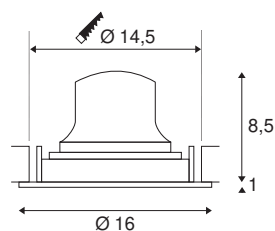

## NUMINOS® MOVE DL L

Indoor LED recessed ceiling light white/white 4000K  
55° rotating and pivoting

Design, technology and function in perfection: NUMINOS is the light system from SLV that combines everything. This way, you can experience a thousand lighting design possibilities with a variety of downlights and spotlights. This also includes NUMINOS® MOVE DL L, which impresses as a recessed ceiling light with the best workmanship and lighting quality. Ideal for discreet, modern and space-saving lighting that directs the accent to objects or the room. The recessed ceiling light convinces with a power consumption of 25.41 watts, luminous flux of 2450 lumens, colour temperature of 4000 Kelvin and a colour reproduction index of 90. Installation is then done in no time at all. When do you choose NUMINOS ® from SLV?

## TECHNICAL DATA

Item no.:	1003692
Number of different light outlets	1
Secondary power / secondary voltage	700mA
Height	9.5 cm
Diameter	16 cm
Installation diameter	14.5 cm
Installation depth	10.5 cm
Net weight	0.54 kg
Gross weight	0.68 kg
IP Code	IP 20
Safety class	III
Impact resistance class	IK02
Impact resistance	0,2 Joule
Assembly	Recessed
Assembly details	Ceiling
Wattage	25.41 W
Lumen	2450 lm
Colour temperature	4000 Kelvin
Beam angle	55 °
Color	white
CRI	90
UGR ≤	22