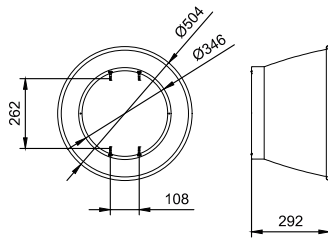

### Product data

General Information	
Protection class IEC	-
CE mark	CE mark
Material	Aluminum
Angle	90°
Accessory color	Aluminum

Mechanical and Housing	
Overall height	292 mm
Overall diameter	504 mm
Dimensions (Height x Width x Depth)	292 x NaN x NaN mm (11.5 x NaN x NaN in)

Approval and Application	
Ingress protection code	-

Mech. impact protection code	-
------------------------------	---

Product Data	
Full product code	871016333994899
Order product name	BY021Z AC
EAN/UPC - Product	8710163339948
Order code	911401597451
Numerator - Quantity Per Pack	1
Numerator - Packs per outer box	4
Material Nr. (12NC)	911401597451
Net Weight (Piece)	0.800 kg

### Dimensional drawing