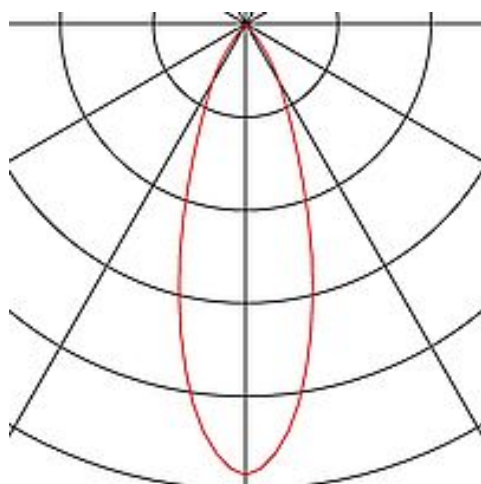

## PENTULI

pendant, LED, 3000K, black, Ø 38 cm, black canopy, 43W

Article number	165610
Feed-in capability	No
Lamp included	No
Height	23.5 cm
Diameter	40 cm
Pendant length	150 cm
Net weight	1.865 kg
Gross weight	2.602 kg
Voltage	100-240V ~50/60Hz sec. 1400mA
Protection class	I
Beam angle	35 Degree
Average lifespan	30000 Hours
Colour temperature	3000 Kelvin
Colour rendering index	80
Luminous flux	3950 lm
Energy efficiency class	A++
Way of mounting	Surface mounted / Ceiling mounted
Colour	black
Form	conical
Light distribution type 1	direct
Light distribution type 2	rotational symmetric
Material	Aluminium/steel

The PENTULI pendant features classic design, is available in both black and white, and possesses a high output LED module with a beam angle of 35°. The luminaire comes with a 1.5 metre long connection lead, and thanks to a built-in LED driver, is ready for direct connection to 230V mains supply.