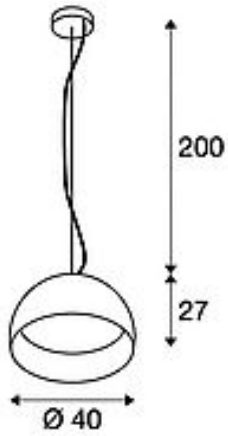

BELA 40

pendant, LED, 3000K, black/gold, 1350lm

Article number 133887

Feed-in capability No

Lamp included No

Height 27 cm

Diameter 40 cm

Pendant length 200 cm

Net weight 2.711 kg

Gross weight 4.242 kg

Voltage 220-240V ~50/60Hz sec. 700mA

Protection class I

Beam angle 100 Degree

Average lifespan 20000 Hours

Colour temperature 3000 Kelvin

Colour rendering index 80

Luminous flux 1350 lm

Energy efficiency class A++

Way of mounting Surface mounted / Ceiling mounted

Colour black/gold

Form spherical

Light distribution type 1 direct

Light distribution type 2 rotational symmetric

Material Aluminium/steel/PMMA

The BELA 40 pendant is the smaller version of this series and is fitted with a lamp shade made from aluminium which is connected to the chrome-plated ceiling plate with a textile cable or steel cable. Optionally available with black or white lacquering on the exterior, you have free choice of an inner finish in white or gold. Alongside the optical aspects, the reflective inside surface also has an effect on the colour of light. The BELA 40 is delivered ready to connect to the 230V mains power supply. This luminaire has integrated bulbs in energy classes: A - A++