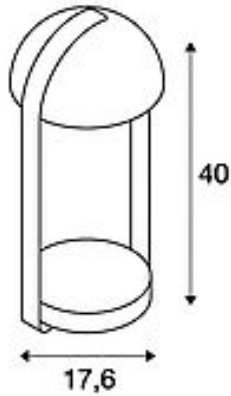

Articles of this series

146101 BRENDA, table lamp, LED, 3000K, white/silver, 5.4W

149421 BRENDA, wall light, LED, 3000K, white/silver, 9W

149431 BRENDA wall light, LED, 3000K, white/silver, with adjustable LED, 9W

157701 BRENDA, pendant, LED, 3000K, white/silver, 18.9W