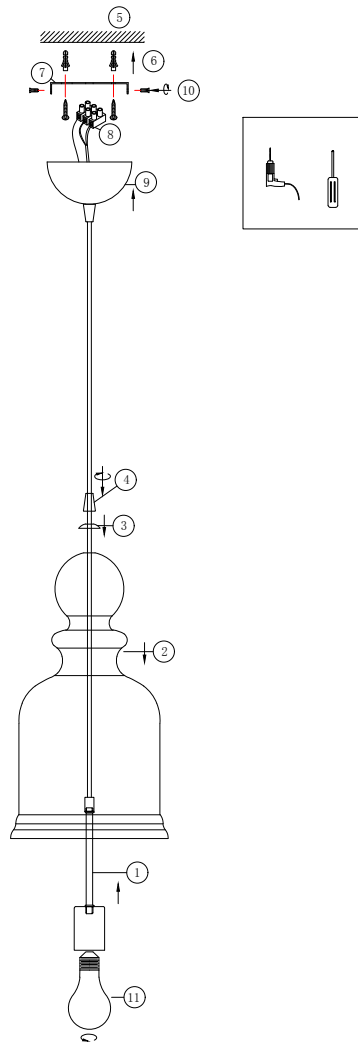

Instruction

P002PL-01BZ

1 x E27 (40W)

Model: P002PL-01BZ
Collection: Pendant
Series: Tone

Ceiling Lamps