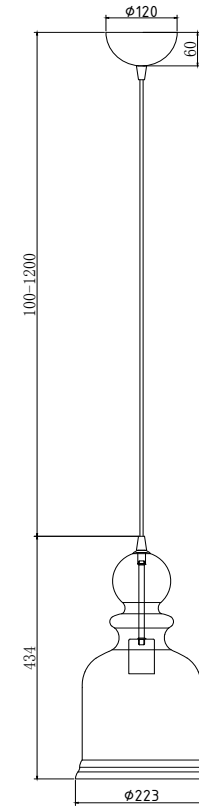

Instruction

P002PL-01BZ

1 x E27 (40W)

Model: P002PL-01BZ
Collection: Pendant
Series: Tone

Ceiling Lamps