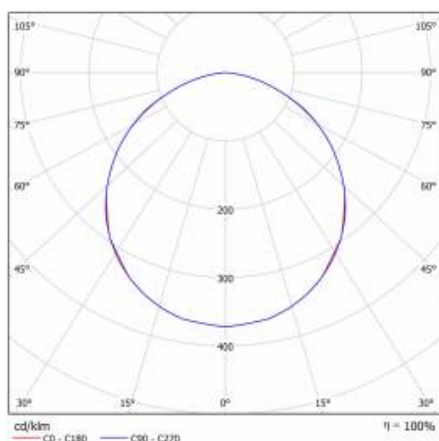

GAMMA LED BASIC 280 1000LM 840 IP54 II KL. OPAL (10W) 280MM

BULKHEADS

LED GO!

220-240 V | LED |  IP54 | IK10

TECHNICAL PARAMETERS

Index:	226779
Ingress protection:	IP54
Impact resistance:	IK10
Nominal power [W]:	10
Luminous flux [lm]*:	1000
Colour temperature [K]:	4000
SDCM:	≤ 3
Energy efficiency class:	A+
Material of the body:	pp
Diffuser material:	PC

LIGHT CURVES

GAMMA LED BASIC 280 1000LM 840 IP54 II KL. OPAL (10W) 280MM

BULKHEADS

LEDGO!

TECHNICAL PARAMETERS TABLE

Light source:	LEDGO!	Mounting dimensions [mm]:	167
Nominal power [W]:	10	Impact resistance:	IK10
Rated power of the luminaire [W]:	9	Ingress protection:	IP54
Supply voltage [V]:	220 - 240	Mounting version:	surface
Frequency [Hz]:	50 - 60	Working temperature [°C]:	od -10°C do +25°C
Luminous flux [lm]:	1000	Dimensions of single box [mm]:	285/75/285
Luminous efficacy [lm/W]:	98	Net weight of the luminaire [kg]:	0.380
Energy efficiency class:	A+	Index:	226779
Electrical protection class:	II	EAN:	5905963226779
Colour temperature [K]:	4000	Category type:	bulkheads
Colour rendering index:	>80	Version:	280
SDCM:	≤ 3	Vandalproof:	yes
Diffuser material:	PC	Luminaire power [W]:	10
Diffuser type:	OPAL	AC voltage range [V]:	220-240
Diffuser colour:	white	Light distribution type:	lambertian
Material of the body:	pp	CE certificate:	15/2019
Colour of the body:	white	Photobiological safety:	Risk Group 1 (no photobiological hazard under normal behavioral limitation)
Dimensions [mm]:	72/280		