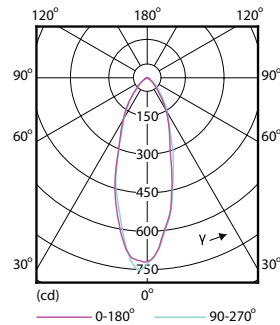

Product data

General Information	
Cap-Base	GU10 [GU10]
RoHS mark	RoHS mark
Nominal Lifetime (Nom)	15000 h
Switching Cycle	50000X
Technical Type	5-50W
Light Technical	
Color Code	840 [CCT of 4000K]
Beam Angle (Nom)	36 °
Luminous Flux (Nom)	380 lm
Luminous Flux (Rated) (Nom)	380 lm
Luminous Intensity (Nom)	710 cd
Color Designation	Cool White (CW)
Rated Beam Angle	36 °
Correlated Color Temperature (Nom)	4000 K
Luminous Efficacy (rated) (Nom)	76.00 lm/W
Color Consistency	<6
Color Rendering Index (Nom)	80
LLMF At End Of Nominal Lifetime (Nom)	70 %
Luminous Flux in 90° Cone (Rated)	380 lm

Material Nr. (12NC)	929001364302
Net Weight (Piece)	0.038 kg

Dimensional drawing

GU10 230V 5-50W 380lm 36D 4000K GU10 D

Product	D	C
CorePro LEDspot 5-50W GU10 840 36D DIM	50 mm	54 mm

Photometric data

Classic LEDspotMV 50W GU10 840 36D