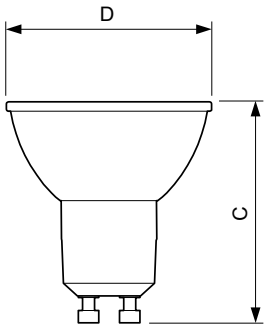

Material Nr. (12NC)	929001364302
Net Weight (Piece)	0.038 kg

Dimensional drawing

GU10 230V 5-50W 380lm 36D 4000K GU10 D

Product	D	C
CorePro LEDspot 5-50W GU10 840 36D DIM	50 mm	54 mm

Photometric data

Classic LEDspotMV 50W GU10 840 36D