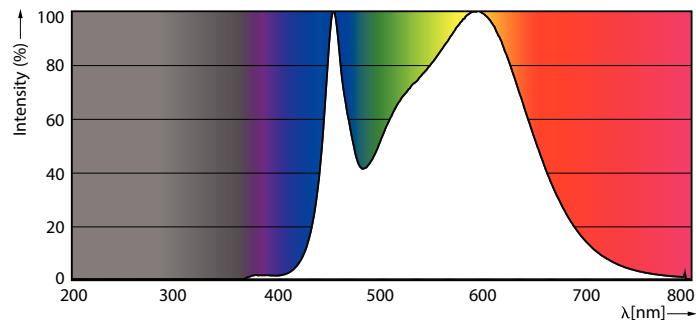

CorePro LEDspotMV 25W GU10 840 36D