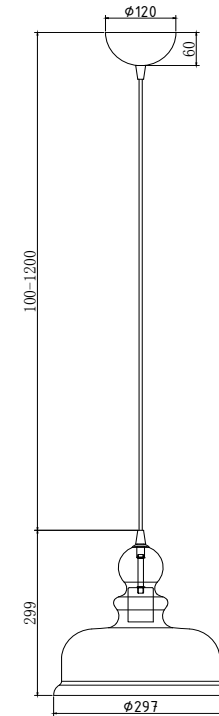

Instruction

P001PL-01BZ

1 x E27 (40W)

Model: P001PL-01BZ
Collection: Pendant
Series: Tone

Ceiling Lamps