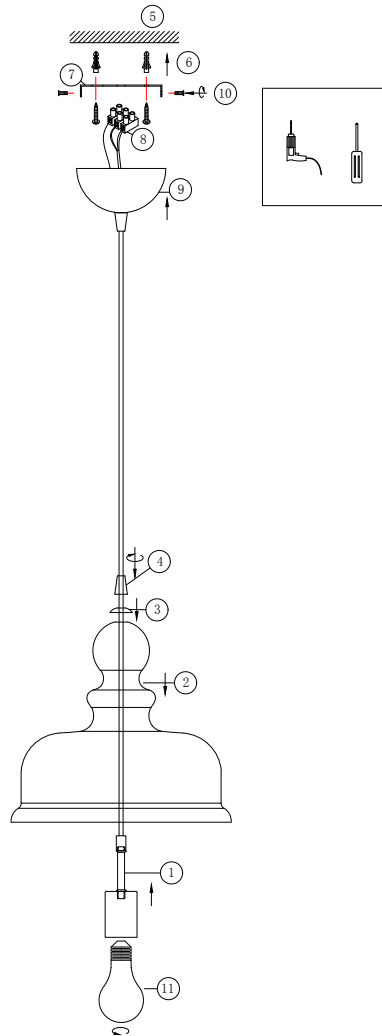

Instruction

P001PL-01BZ

1 x E27 (40W)

Model: P001PL-01BZ
Collection: Pendant
Series: Tone

Ceiling Lamps