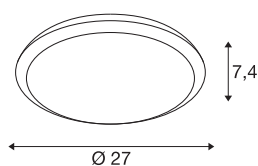

RUBA 27 CW

LED wall and ceiling-mounted light white CCT switch 3000/4000K

This allows you to opt for sustainable lighting indoors too: RUBA is one of the SLV lights that is partly made of recycled plastics (PCR). It is also a shining example of how quality and high durability can be combined in the most resource-friendly way possible. The white wall and ceiling surface-mounted light with its solid and flat construction, high colour rendering index (CRI>90) and flexibly adjustable light (3000/4000 K) has a strong look that can be sustainably used in both private and commercial outdoor areas in entrance areas, terraces and balconies. Thanks to IP protection class 65 and shock resistance grade IK08, it is also extremely safe.

TECHNICAL DATA

Item no.:	1005089
Primary nominal voltage	220-240V ~50/60Hz mA/V
Secondary power / secondary voltage	300mA
Height	7.4 cm
Diameter	27 cm
Net weight	0.758 kg
Gross weight	0.936 kg
IP Code	IP 65
Safety class	II
Impact resistance class	IK08
Impact resistance	5 Joule
Assembly	Surface
Assembly details	Ceiling, Wall
Number of through-wires	10
Wattage	12 W
Lumen	1100 lm
Colour temperature	3000/4000 Kelvin
Beam angle	120 °
Color	white
CRI	90
LXXBXX data	L70B50
Service life	30000 h