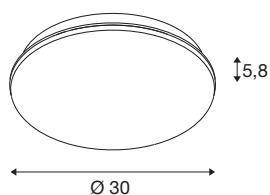

## SIMA SENSOR

Indoor LED wall and ceiling-mounted light 3000K round dimmable

This allows you to opt for sustainable lighting indoors too: SIMA is one of the SLV lights that is partly made using recycled plastics (PCR). It is also a shining example of how quality and high durability can be combined in the most environmentally friendly way possible. The white wall and ceiling surface-mounted light with its solid and flat construction, high colour rendering index (CRI>90) and dimmable warm-white light (3000K) has a strong look, which can be sustainably used in both the private and commercial sector, especially in entrance areas, corridors and basements. The spacer makes it also suitable for cable surface mounting.

## TECHNICAL DATA

Item no.:	1005085
Primary nominal voltage	220-240V ~50/60Hz mA/V
Secondary power / secondary voltage	320mA
Height	5.8 cm
Diameter	30 cm
Net weight	1.157 kg
Gross weight	1.341 kg
IP Code	IP 44
Safety class	II
Assembly	Surface
Assembly details	Ceiling, Wall
Dimmable	Yes
Dimming technology	trailing edge
Number of through-wires	12
Wattage	24 W
Lumen	2200 lm
Colour temperature	3000 Kelvin
Beam angle	120 °
Color	white
CRI	90
LXXBXX data	L70B50
Service life	30000 h