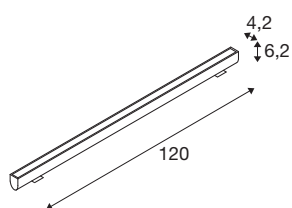

GALEN 120

SP LED PROFILE Outdoor Single Colour CCT switch 3000/4000K

Thanks to the integrated mounting bracket and the splash-proof connection cables, the GALEN LED profile can be installed quickly and easily on walls, floors, or ceilings. It is most suitable as a form of lighting for displays and signs. Added to this is the practical CCT switch, which provides added flexibility as it allows the light colour to be adjusted between 3000K (warm white) and 4000K (neutral white) using an external switch. Robustly made and featuring high-performance LEDs, GALEN is perfect for creating effective or functional lighting in the outdoor areas of shops, hotels, restaurants, or in commercial buildings.

TECHNICAL DATA

Item no.:	1003448
Primary nominal voltage	220-240V ~50/60Hz mA/V
Secondary power / secondary voltage	900mA
Width	120 cm
Height	6.2 cm
Depth	11.3 cm
Net weight	2.774 kg
Gross weight	3.015 kg
IP Code	IP 65
Safety class	I
Impact resistance class	IK03
Impact resistance	0,35 Joule
Assembly	Surface
Assembly details	Ceiling, Ground, Wall
Number of through-wires	10
Wattage	34 W
Lumen	3100 lm
Colour temperature	3000/4000 Kelvin
Color	anthracite
CRI	80
LXXBXX data	L70B50
Service life	54000 h

Light Source

916553	
--------	---

Accessories

231960	CONNECTION CABLE , for GALEN outdoor wall light, black, 5 m
231961	CONNECTION CABLE , for GALEN outdoor wall light, black, 1 m

Minimum ambient temperature	-20 °C
Maximum ambient temperature	45 °C
BIG WHITE Page	591