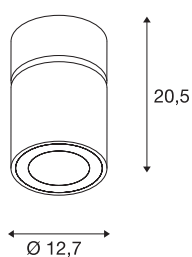

SUPROS MOVE CL

Indoor LED ceiling mounted light, round, black, 3000K, 60° reflector, CRI90, 3380lm

The SUPROS light series impresses with its multitude of possible applications, excellent LED technology and its harmonious design. With its very high luminous flux, the SUPROS product family is ideally suited to replace power-hungry, conventional lighting installations. The wide-area reflector included in the delivers can be replaced by reflectors with narrower beam angles which are optionally available. This can be done without the need for tools. With the factory-installed LED driver, all the luminaires in the series are suitable for direct connection to the 230V mains supply.

TECHNICAL DATA

Item no.:	1003283
Primary nominal voltage	220-240V ~50/60Hz mA/V
Secondary power / secondary voltage	950mA
Height	20.5 cm
Diameter	12.7 cm
Net weight	1.37 kg
Gross weight	1.465 kg
IP Code	IP 20
Safety class	I
Assembly	Surface
Assembly details	Ceiling
Wattage	36 W
Lumen	3380 lm
Colour temperature	3000 Kelvin
Beam angle	60 °
Color	black
CRI	90
LXXBXX data	L70B50
Service life	50000 h
Ambient temperature	25 °C
BIG WHITE Page	270