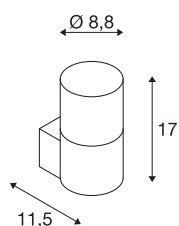

GRAFIT E27 round

anthracite wall-mounted light

The GRAFIT wall-mounted light made of aluminium profile convinces with its special effect. The lampshades consist of a satinised acrylic in a grey smoked glass look, which however disappears when switched on. The IP44 protection class makes it ideal for outdoor use. The GRAFIT family includes other wall lights and poles in different heights. In addition to the round shapes, edged models are also available. All versions can be equipped with E27 lamps in individual light colours. The poles can be used universally due to the open cable end. An optional ground spike is available for easy assembly.

TECHNICAL DATA

Item no.:	1006178
Socket	E27
Number of sockets	1
Primary nominal voltage	220-240V ~50/60Hz mA/V
Width	8.8 cm
Height	17 cm
Depth	11.5 cm
Net weight	0.529 kg
Gross weight	0.641 kg
IP Code	IP 44
Safety class	I
Assembly	Surface
Assembly details	Wall
Wattage	11 W
Color	anthracite
Minimum ambient temperature	-20 °C
Maximum ambient temperature	45 °C
BIG WHITE Page	626