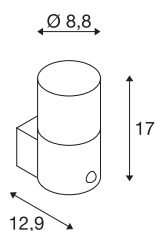

GRAFIT E27 round Sensor

anthracite wall-mounted light

The GRAFIT wall-mounted light made of aluminium profile convinces with its special effect. The lampshades consist of a satinised acrylic in a grey smoked glass look, which however disappears when switched on. The IP44 protection class makes it ideal for outdoor use. The GRAFIT family includes other wall lights and poles in different heights. In addition to the round shapes, edged models are also available. This version has a motion sensor. All versions can be equipped with E27 lamps in individual light colours. The poles can be used universally due to the open cable end. An optional ground spike is available for easy assembly.

TECHNICAL DATA

Item no.:	1006179
Socket	E27
Number of sockets	1
Primary nominal voltage	220-240V ~50/60Hz mA/V
Width	8.8 cm
Height	17 cm
Depth	12.9 cm
Net weight	0.553 kg
Gross weight	0.737 kg
IP Code	IP 44
Safety class	I
Assembly	Surface
Assembly details	Wall
Wattage	11 W
Color	anthracite
Minimum ambient temperature	-20 °C
Maximum ambient temperature	45 °C
BIG WHITE Page	626