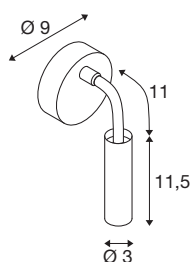

## KARPO GOOSE

black wall-mounted light, 5.8W 3000K 40°

The KARPO light series is available in white and black. It has a spot in the shape of a cylinder that can be individually aligned via a flex arm. The pivot and rotation range of the flexible arm result in countless possibilities for pinpoint accent lighting or as a reading light, not only in living rooms and bedrooms but also in hotel rooms, restaurants and cafés. The integrated premium LEDs ensure high energy efficiency. Furthermore, the light has a high colour reproduction index of 90 and is dimmable via a switch on the light head. The light allows direct connection to a 230V mains voltage.

## TECHNICAL DATA

Item no.:	1006162
Primary nominal voltage	220-240V ~50/60Hz mA/V
Secondary power / secondary voltage	12V
Length	11.5 cm
Diameter	3 cm
Net weight	0.452 kg
Gross weight	0.644 kg
Safety class	I
Assembly	Surface
Assembly details	Wall
Dimmable	Yes
Dimming technology	Switch Dimmable
Wattage	5.8 W
Lumen	380 lm
Colour temperature	3000 Kelvin
Beam angle	40 °
Color	black
CRI	90
LXXBXX data	L70B50
Service life	50000 h
Minimum ambient temperature	-20 °C
Maximum ambient temperature	40 °C