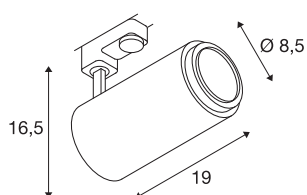

TECHNICAL DATA

Item no.:	1006113
Number of different light outlets	1
Primary nominal voltage	220-240V ~50/60Hz mA/V
Secondary power / secondary voltage	500mA
Length	19 cm
Height	16.5 cm
Diameter	8.5 cm
Net weight	0.986 kg
Gross weight	1.302 kg
Safety class	I
Assembly details	Track Ceiling
Dimmable	Yes
Dimming technology	trailing edge
Wattage	20 W
Lumen	1900 lm
Colour temperature	4000 Kelvin
Beam angle	15 °
Color	white
CRI	90
UGR ≤	25
BIG WHITE Page	71