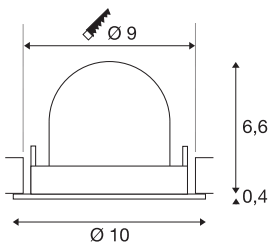

TECHNICAL DATA

Item no.:	1005918
Number of different light outlets	1
Secondary power / secondary voltage	250mA
Height	7 cm
Diameter	10 cm
Installation diameter	9 cm
Installation depth	7 cm
Net weight	0.18 kg
Gross weight	0.193 kg
Safety class	III
Assembly	Recessed
Assembly details	Ceiling
Wattage	8.6 W
Lumen	730 lm
Colour temperature	4000 Kelvin
Beam angle	55 °
Color	white
CRI	90
UGR ≤	22
BIG WHITE Page	51