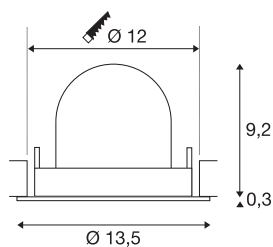

TECHNICAL DATA

Item no.:	1005963
Number of different light outlets	1
Secondary power / secondary voltage	500mA
Height	9.5 cm
Diameter	13.5 cm
Installation diameter	12 cm
Installation depth	9.5 cm
Net weight	0.42 kg
Gross weight	0.449 kg
Safety class	III
Assembly	Recessed
Assembly details	Ceiling
Wattage	17.5 W
Lumen	1600 lm
Colour temperature	4000 Kelvin
Beam angle	55 °
Color	black
CRI	90
UGR ≤	22
BIG WHITE Page	53