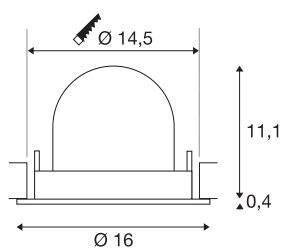

## TECHNICAL DATA

Item no.:	1006028
Number of different light outlets	1
Secondary power / secondary voltage <sup>e</sup>	700mA
Height	11.5 cm
Diameter	16 cm
Installation diameter	14.5 cm
Installation depth	11.5 cm
Net weight	0.6 kg
Gross weight	0.642 kg
Safety class	III
Assembly	Recessed
Assembly details	Ceiling
Wattage	25.4 W
Lumen	2350 lm
Colour temperature	4000 Kelvin
Beam angle	55 °
Color	white
CRI	90
UGR ≤	22
BIG WHITE Page	55