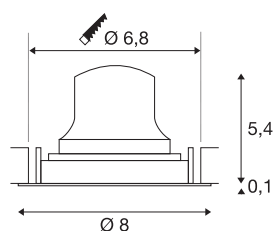

TECHNICAL DATA

Item no.:	1005569
Secondary power / secondary voltage	200mA
Height	5.5 cm
Diameter	8 cm
Installation diameter	6.8 cm
Installation depth	11 cm
Net weight	0.11 kg
Gross weight	0.118 kg
IP Code	IP 20
Safety class	III
Impact resistance class	IK02
Impact resistance	0,2 Joule
Assembly	Recessed
Assembly details	Ceiling
Wattage	7 W
Lumen	670 lm
Colour temperature	2700 Kelvin
Beam angle	55 °
Color	white
CRI	90
UGR ≤	25
LXXBXX data	L80B50