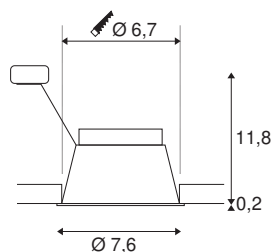

HORN GU10

black recessed ceiling light, 25W blower door tested

Rigid high-voltage recessed light of the HORN series. In the light made of aluminium, the light source is installed offset to the rear. This design results in a special appearance as well as effective glare reduction. Furthermore, the lights have successfully completed a blower door test. The HORN series is available in several versions.

TECHNICAL DATA

Item no.:	1005435
Socket	GU10
Number of sockets	1
Primary nominal voltage	220-240V ~50/60Hz mA/V
Height	12 cm
Diameter	7.6 cm
Installation diameter	6.7 cm
Installation depth	13 cm
Net weight	0.157 kg
Gross weight	0.192 kg
IP Code	IP 20 / IP 44
Safety class	II
Impact resistance class	IK02
Assembly	Recessed
Assembly details	Ceiling
Wattage	25 W
Color	black
BIG WHITE Page	373