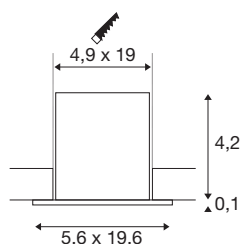

MILANDOS 6

black recessed ceiling light, 3000K 45°

Minimalist, innovative and compact in design, the MILANDOS recessed ceiling light creates high-quality lighting. The long LED lifespan of 60,000 hours and the high colour reproduction index of over 90 are also convincing across the board. With a UGR of 16, it produces glare-free light. The simple design of the recessed ceiling light made of aluminium and polycarbonate (PC) blends seamlessly into any room. The spotlight is also quick and easy to install. Experience MILANDOS in action and convince yourself of a successful lighting experience.

TECHNICAL DATA

Item no.:	1005416
Secondary power / secondary voltage	700mA
Length	19.6 cm
Width	5.6 cm
Height	4.3 cm
Installation length	19 cm
Installation width	4.9 cm
Installation depth	7 cm
Net weight	0.3 kg
Gross weight	0.321 kg
IP Code	IP 20
Safety class	III
Impact resistance class	IK02
Assembly	Recessed
Assembly details	Ceiling
Lumen	780 lm
Colour temperature	3000 Kelvin
Beam angle	45 °
Color	black
CRI	90
UGR ≤	16
LXXBXX data	L80B50