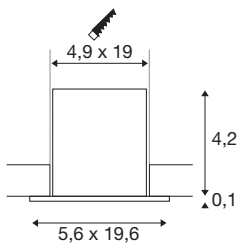

MILANDOS 6

white recessed ceiling light, 2700K 45°

The MILANDOS recessed ceiling light convinces with its compact design and innovative lighting properties. It shines above all with a true-to-life colour reproduction index of over 90 out of 60,000. The spotlight is also quick and easy to install. Experience MILANDOS in action and convince yourself of a successful lighting experience.

TECHNICAL DATA

Item no.:	1005417
Secondary power / secondary voltage	700mA
Length	19.6 cm
Width	5.6 cm
Height	4.3 cm
Installation length	19 cm
Installation width	4.9 cm
Installation depth	7 cm
Net weight	0.3 kg
Gross weight	0.321 kg
IP Code	IP 20
Safety class	III
Impact resistance class	IK02
Assembly	Recessed
Assembly details	Ceiling
Lumen	960 lm
Colour temperature	2700 Kelvin
Beam angle	45 °
Color	white
CRI	90
UGR ≤	23
LXXBXX data	L80B50