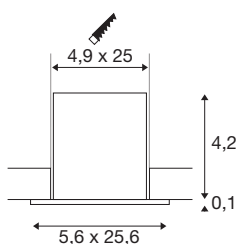

## MILANDOS 8

black recessed ceiling light, 3000K 45°

Minimalist, innovative and compact in design, the MILANDOS recessed ceiling light creates high-quality lighting. The true-to-life colour reproduction index of over 90 and the long LED lifespan of 60,000 hours also speak for the light. With a UGR of 16, it produces glare-free light. The simple design of the recessed ceiling light made of aluminium and polycarbonate (PC) blends seamlessly into any room. The spotlight is also quick and easy to install. When will you test out the benefits of SLV's impressive indoor lights?

## TECHNICAL DATA

Item no.:	1005424
Secondary power / secondary voltage	700mA
Length	25.6 cm
Width	5.6 cm
Height	4.3 cm
Installation length	25 cm
Installation width	4.9 cm
Installation depth	7 cm
Net weight	0.4 kg
Gross weight	0.428 kg
IP Code	IP 20
Safety class	III
Impact resistance class	IK02
Assembly	Recessed
Assembly details	Ceiling
Lumen	1040 lm
Colour temperature	3000 Kelvin
Beam angle	45 °
Color	black
CRI	90
UGR ≤	16
LXXBXX data	L80B50