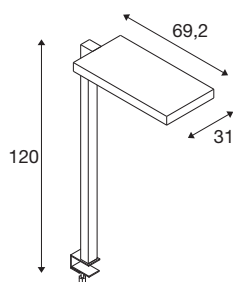

TECHNICAL DATA

Item no.:	1005392
Number of different light outlets	2
Primary nominal voltage	200-240V ~50/60Hz mA/V
Secondary power / secondary voltage	2000mA
Length	69.2 cm
Width	31 cm
Height	120 cm
Net weight	6.314 kg
Gross weight	9.007 kg
IP Code	IP 20
Safety class	I
Impact resistance class	IK02
Impact resistance	0,2 Joule
Assembly	Mobile
Wattage	79 W
Lumen	7600 lm
Colour temperature	4000 Kelvin
Beam angle	80 °
Color	black
CRI	80
UGR \leq	19
LXXBXX data	L80B10