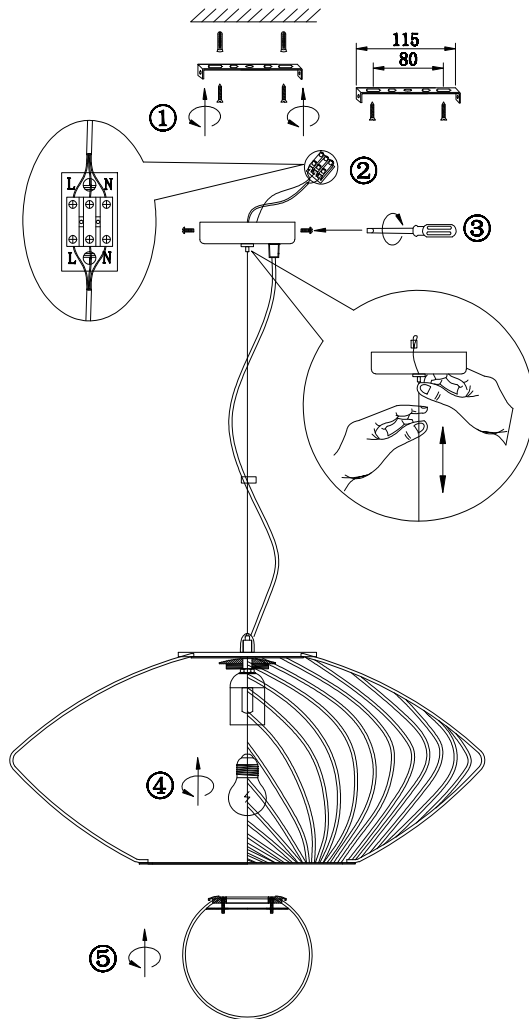

Instruction

P364PL-01B

1 x E27 (40W)

Model: P364PL-01B
Collection: Pendant
Series: Plec

Ceiling Lamps