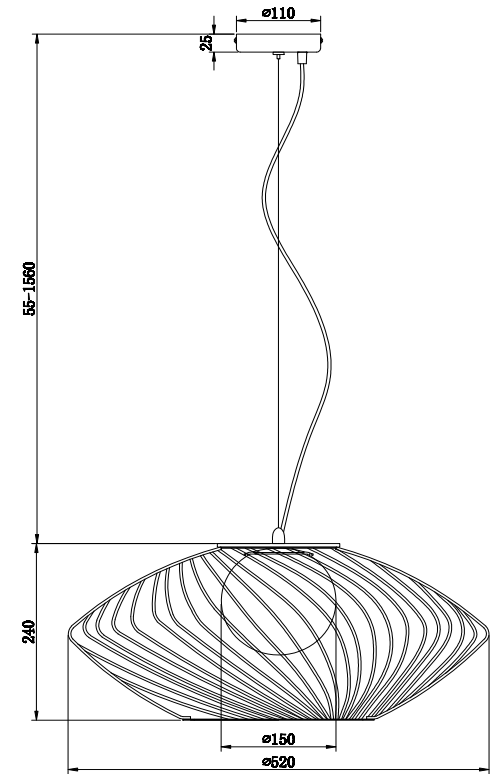

Instruction

P364PL-01B

1 x E27 (40W)

Model: P364PL-01B
Collection: Pendant
Series: Plec

Ceiling Lamps