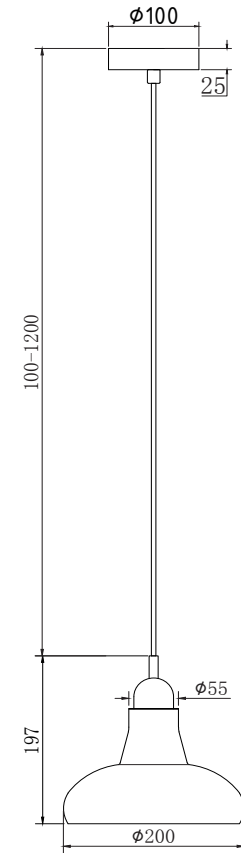

Instruction

P016PL-01W

1 x GU10 (50W)

Model: P016PL-01W
Collection: Pendant
Series: Ola

Ceiling Lamps