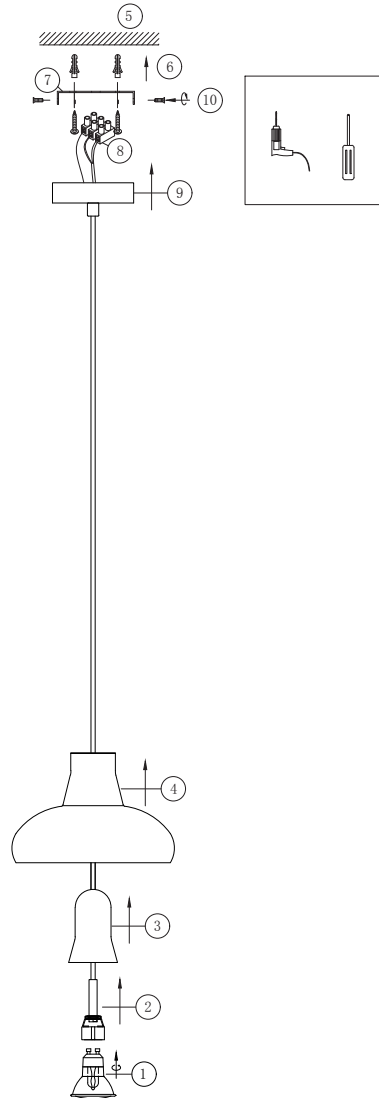

Instruction

P016PL-01W

1 x GU10 (50W)

Model: P016PL-01W
Collection: Pendant
Series: Ola

Ceiling Lamps