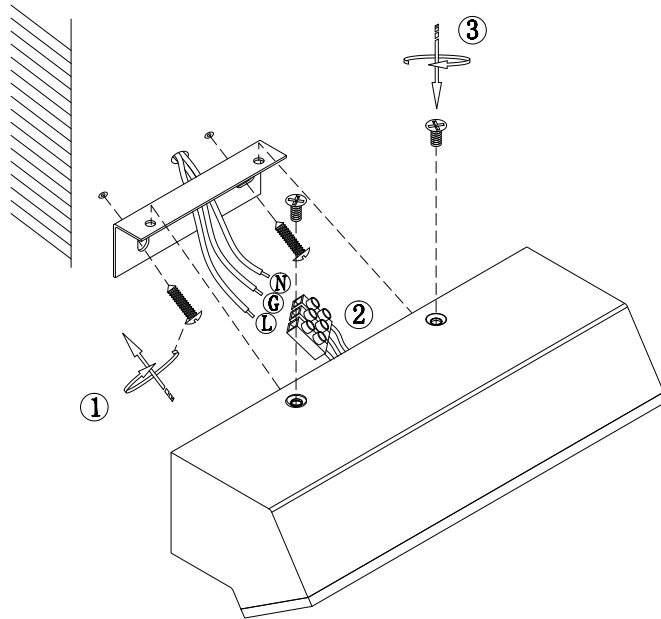

## C177WL-L4W

MAX 6W  
600 Lumen

Model: C177WL-L4W  
Collection: Ceiling & wall  
Series: Toni

Wall Lamps