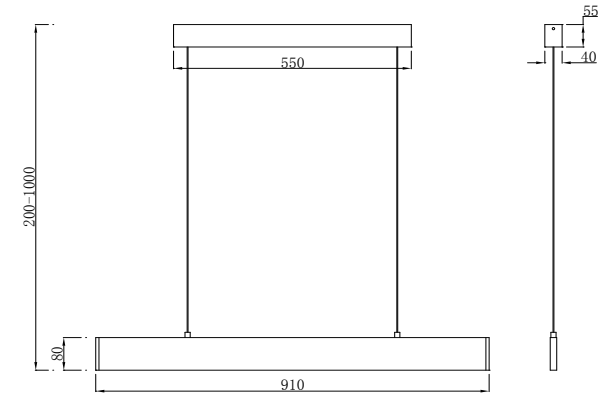

# Instruction

P010PL-L23W

MAX 23W  
1350 Lumen

Model: P010PL-L23W  
Collection: Pendant  
Series: Step

Ceiling Lamps