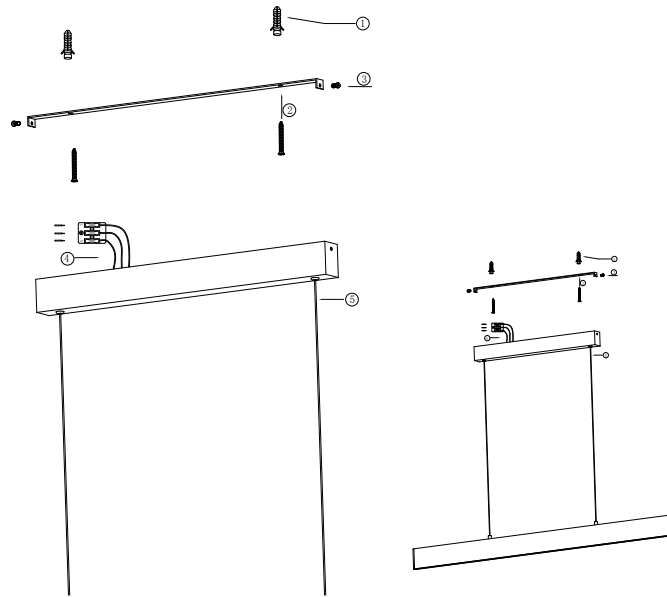

# Instruction

P010PL-L23W

MAX 23W  
1350 Lumen

Model: P010PL-L23W  
Collection: Pendant  
Series: Step

Ceiling Lamps