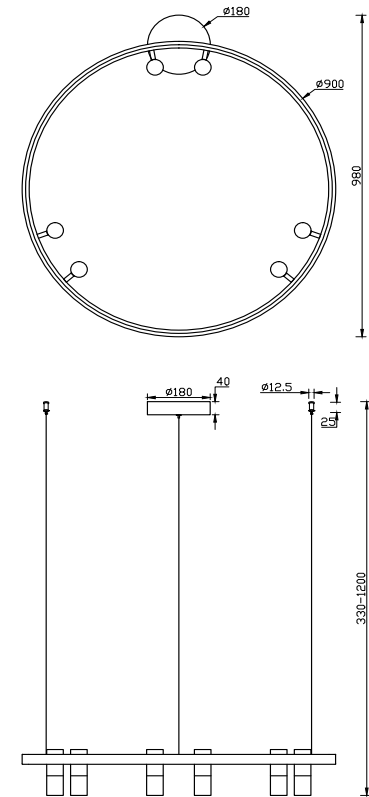

Instruction

MOD102PL-L42W

MAX 42W
1900 Lumen

Model: MOD102PL-L42W
Collection: Technical
Series: Satellite

Ceiling Lamps