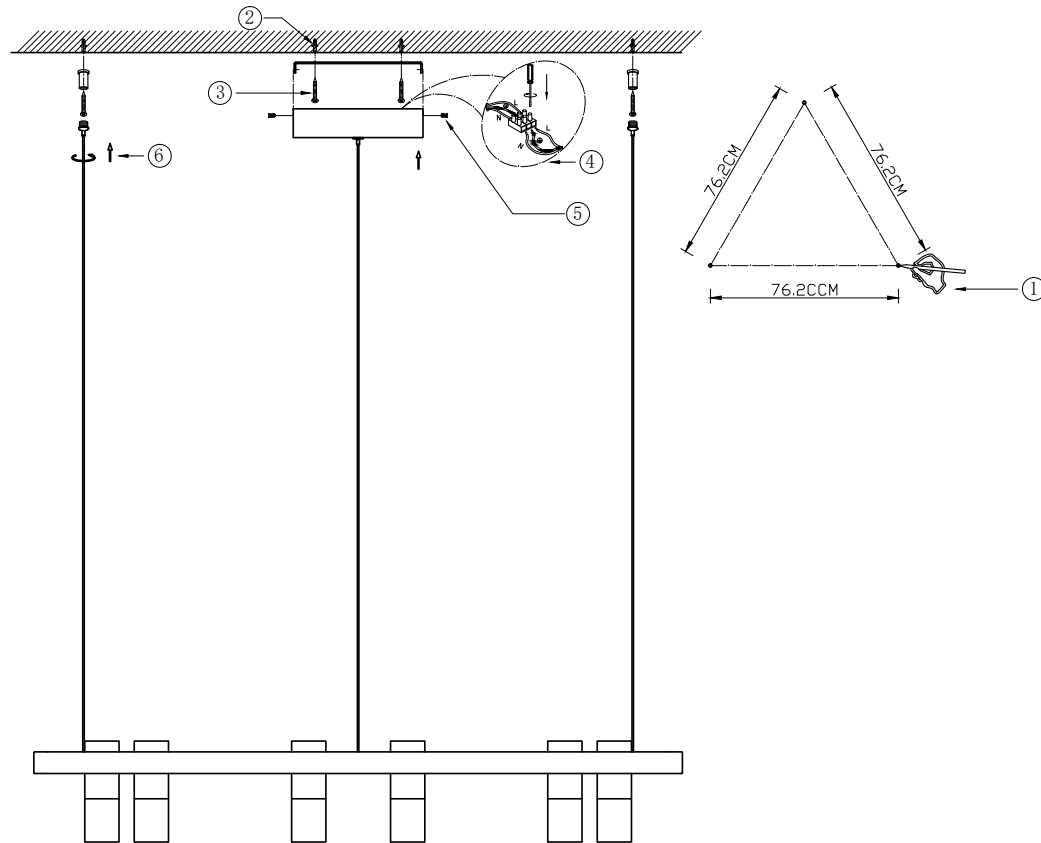

Instruction

MOD102PL-L42W

MAX 42W
1900 Lumen

Model: MOD102PL-L42W
Collection: Technical
Series: Satellite

Ceiling Lamps