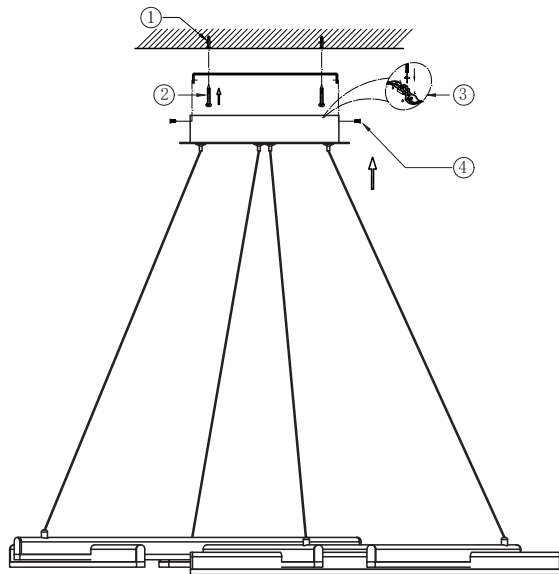

Instruction

MOD016PL-L75B

MAX 75W
4500 Lumen

Model: MOD016PL-L75B
Collection: Technical
Series: Line

Ceiling Lamps