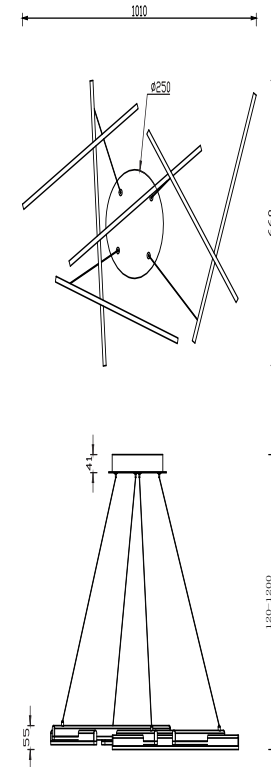

Instruction

MOD016PL-L75B

MAX 75W
4500 Lumen

Model: MOD016PL-L75B
Collection: Technical
Series: Line

Ceiling Lamps