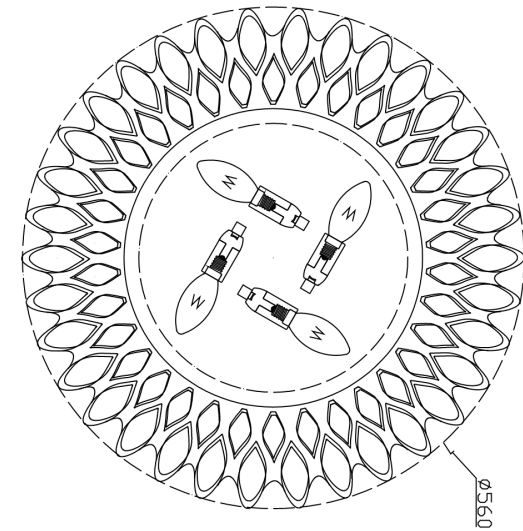

# Instruction

Collection: HOUSE

Series: LAMAR

Model: H301-04-G

Wall & ceiling

- Wall & ceiling

4 x E14 (40W)

**MAYTONI**  
DECORATIVE LIGHTING