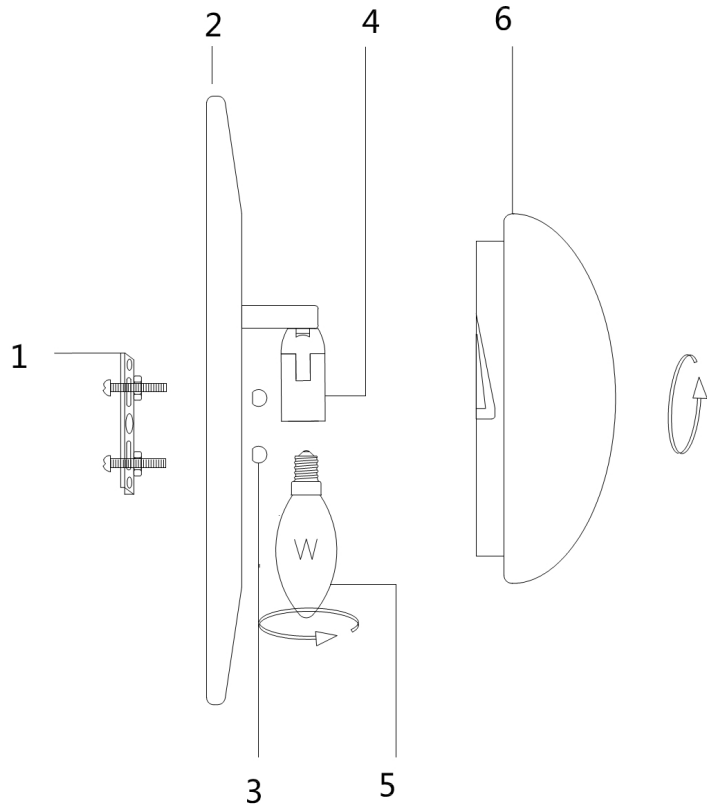

# Instruction

Collection: HOUSE

Series: LAMAR

Model: H301-04-G

Wall & ceiling

- Wall & ceiling

4 x E14 (40W)

**MAYTONI**  
DECORATIVE LIGHTING