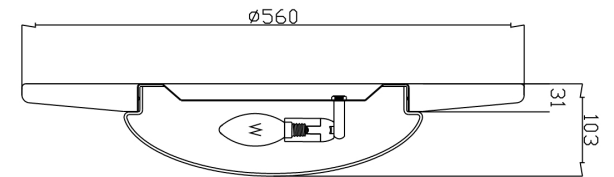

# Instruction

Collection: HOUSE

Series: LAMAR

Model: H301-04-G

Wall & ceiling

- Wall & ceiling

4 x E14 (40W)

**MAYTONI**  
DECORATIVE LIGHTING