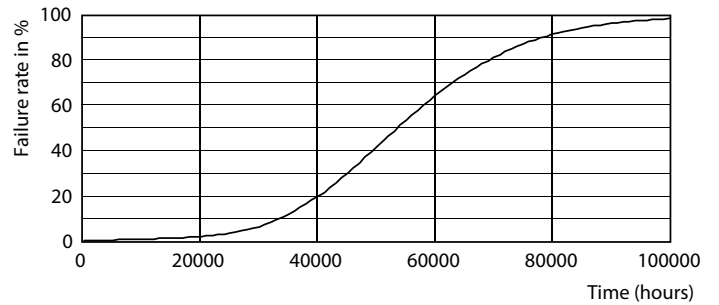

Product data

General Information		Color Consistency	
Cap-Base	E27 [E27]	Color Consistency	<6
RoHS mark	RoHS mark	Color Rendering Index (Nom)	70
Nominal Lifetime (Nom)	50000 h	LLMF At End Of Nominal Lifetime (Nom)	70 %
Switching Cycle	50000X	Operating and Electrical	
Technical Type	25-80W	Input Frequency	50 to 60 Hz
Light Technical		Power (Rated) (Nom)	25 W
Color Code	740 [CCT of 4000K]	Lamp Current (Nom)	135 mA
Beam Angle (Nom)	360 °	Wattage Equivalent	80 W
Luminous Flux (Nom)	2900 lm	Starting Time (Nom)	0.5 s
Luminous Flux (Rated) (Nom)	2900 lm	Warm Up Time to 60% Light (Nom)	0.5 s
Color Designation	Cool White (CW)	Power Factor (Nom)	0.91
Correlated Color Temperature (Nom)	4000 K	Voltage (Nom)	220-240 V
Luminous Efficacy (rated) (Nom)	116.00 lm/W		

42-33W E27 Others Frosted 730 HPL ND

29-25W E27 Others Frosted 740 HPL ND

TrueForce LED Public (Urban/Road – HPL/SON)

Photometric data

29-25W E27 Others Frosted 740 HPL ND

Lifetime

46-33W E27 Others Clear 730 HPL ND