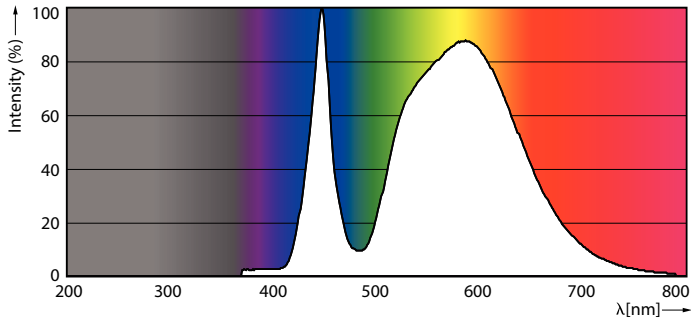

Product data

General Information		Color Consistency	
Cap-Base	E27 [E27]	Color Consistency	<6
RoHS mark	RoHS mark	Color Rendering Index (Nom)	70
Nominal Lifetime (Nom)	50000 h	LLMF At End Of Nominal Lifetime (Nom)	70 %
Switching Cycle	50000X	Operating and Electrical	
Technical Type	25-80W	Input Frequency	50 to 60 Hz
Light Technical		Power (Rated) (Nom)	25 W
Color Code	740 [CCT of 4000K]	Lamp Current (Nom)	135 mA
Beam Angle (Nom)	360 °	Wattage Equivalent	80 W
Luminous Flux (Nom)	2900 lm	Starting Time (Nom)	0.5 s
Luminous Flux (Rated) (Nom)	2900 lm	Warm Up Time to 60% Light (Nom)	0.5 s
Color Designation	Cool White (CW)	Power Factor (Nom)	0.91
Correlated Color Temperature (Nom)	4000 K	Voltage (Nom)	220-240 V
Luminous Efficacy (rated) (Nom)	116.00 lm/W		

IP 65

Dimensional drawing

TForce LED HPL ND 3.2klm E27 740 FR IP65

Product	D	C
TrueForce LED HPL ND 29-25W E27 740 FR	84 mm	178 mm

Photometric data

General Uniform Lightness
TrueForce LED HPL ND 29-25W E27 FR 740 (3.2klm)

42-33W E27 Others Frosted 730 HPL ND

29-25W E27 Others Frosted 740 HPL ND

TrueForce LED Public (Urban/Road – HPL/SON)

Photometric data

29-25W E27 Others Frosted 740 HPL ND

Lifetime

46-33W E27 Others Clear 730 HPL ND