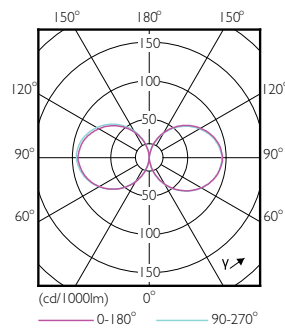

42-33W E27 Others Frosted 730 HPL ND

29-25W E27 Others Frosted 740 HPL ND