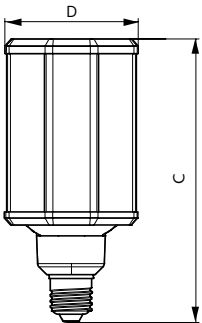

TrueForce LED Public (Urban/Road – HPL/SON)

Temperature

T-Case Maximum (Nom)	70 °C

Controls and Dimming

Dimmable	No

Mechanical and Housing

Bulb Finish	Frosted

Approval and Application

Ingress protection code	IP65 [Dust penetration-protected, jet-proof]
Energy Efficiency Label (EEL)	A+
Energy Consumption kWh/1000 h	25 kWh

Product Data

Full product code	871869681113900
Order product name	TrueForce LED HPL ND 29-25W E27 740 FR
EAN/UPC - Product	8718696811139
Order code	929001898302
Numerator - Quantity Per Pack	1
Numerator - Packs per outer box	6
Material Nr. (12NC)	929001898302
Net Weight (Piece)	0.365 kg

IP 65

Dimensional drawing

TForce LED HPL ND 3.2klm E27 740 FR IP65

Product	D	C
TrueForce LED HPL ND 29-25W E27 740 FR	84 mm	178 mm