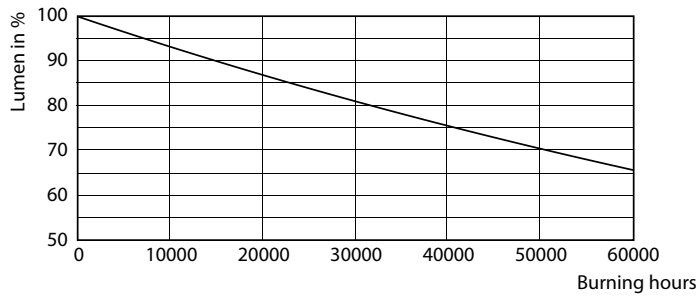

Product data

General Information		Color Consistency	
Cap-Base	E27 [E27]	Color Consistency	<6
RoHS mark	RoHS mark	Color Rendering Index (Nom)	70
Nominal Lifetime (Nom)	50000 h	LLMF At End Of Nominal Lifetime (Nom)	70 %
Switching Cycle	50000X	Operating and Electrical	
Technical Type	25-80W	Input Frequency	50 to 60 Hz
Light Technical		Power (Rated) (Nom)	25 W
Color Code	740 [CCT of 4000K]	Lamp Current (Nom)	135 mA
Beam Angle (Nom)	360 °	Wattage Equivalent	80 W
Luminous Flux (Nom)	2900 lm	Starting Time (Nom)	0.5 s
Luminous Flux (Rated) (Nom)	2900 lm	Warm Up Time to 60% Light (Nom)	0.5 s
Color Designation	Cool White (CW)	Power Factor (Nom)	0.91
Correlated Color Temperature (Nom)	4000 K	Voltage (Nom)	220-240 V
Luminous Efficacy (rated) (Nom)	116.00 lm/W		

42-33W E27 Others Frosted 730 HPL ND

29-25W E27 Others Frosted 740 HPL ND

TrueForce LED Public (Urban/Road – HPL/SON)

Photometric data

29-25W E27 Others Frosted 740 HPL ND

Lifetime

46-33W E27 Others Clear 730 HPL ND