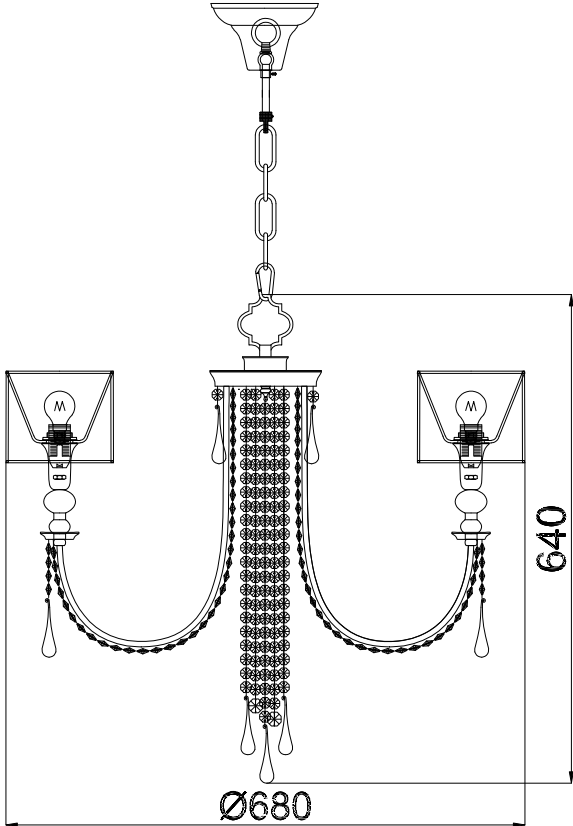

# Instruction

Collection: House  
 Series: Beince  
 Model: H018-PL-06-NG  
 Pendant Lamps

-Pendant Lamps

6 x E14 (40w)

**MAYTONI**  
 DECORATIVE LIGHTING

[www.maytoni.de](http://www.maytoni.de)